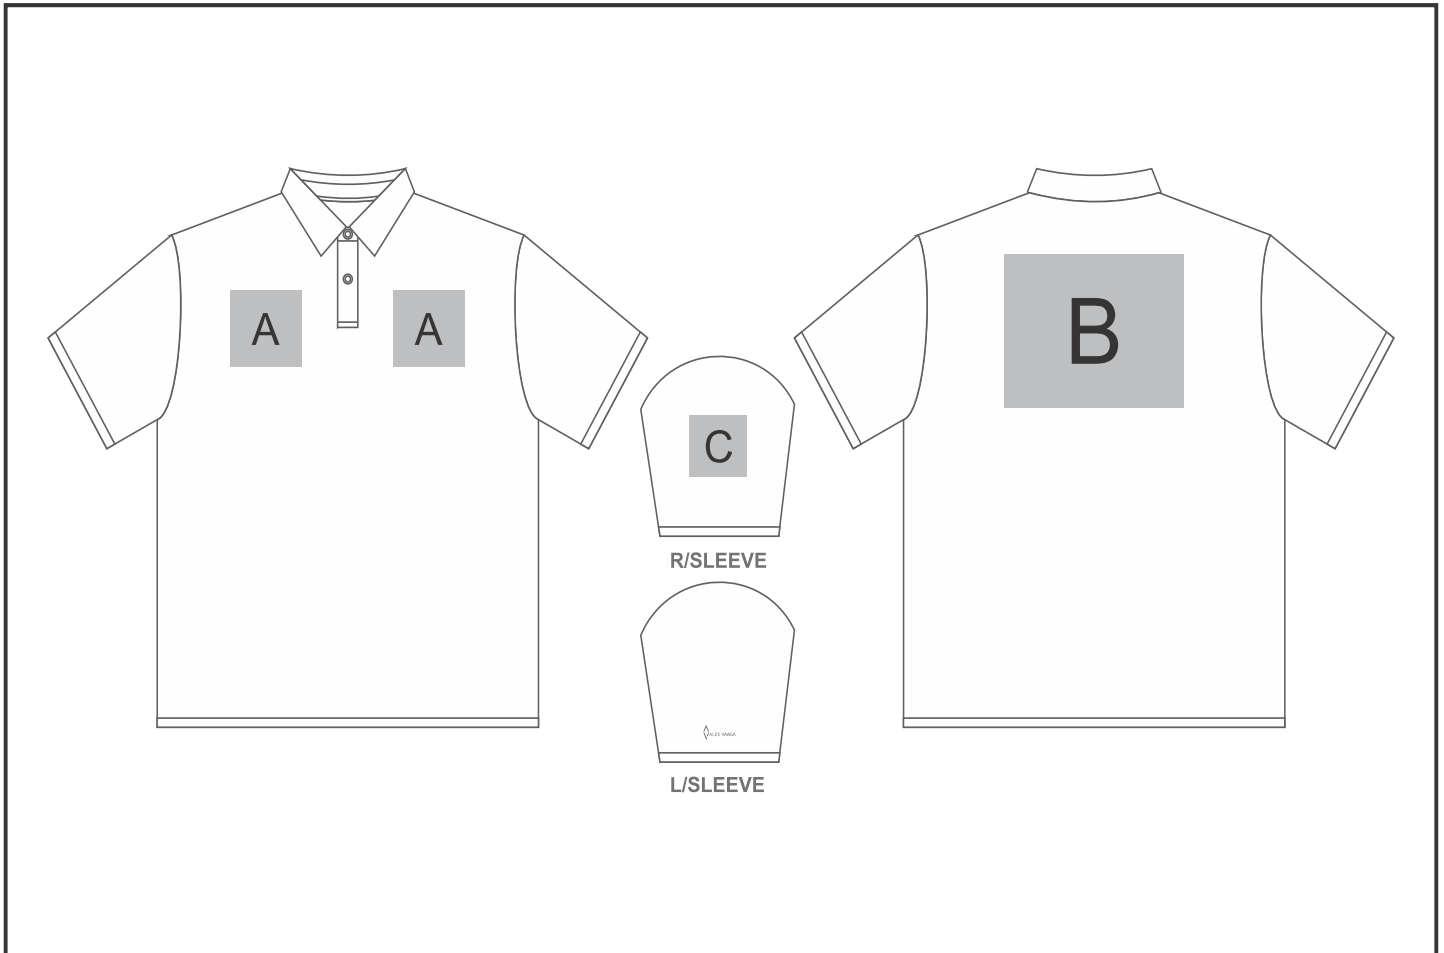

## Need to know:

Includes 1-Position Digital Transfer OR Includes 1-Position Embroidery (setup fees apply).

- EMB/DTC Inclusive Parameters: Left/Right Chest or Back = 100mm x 100mm.
- EMB Prone to Puckering Due to Stretch Fabric of Item.

## Branding Options:

Position	Branding Method (Branding Code)	No. of Colours	Dimension
A	Embroidery (EM-CLOTHING)	N/A	80mm wide x 80mm high
A	Screen Print (SP)	1 Colour	80mm wide x 80mm high
A	Digital Transfer Clothing A6 (DTC-A6)	Full Colour	80mm wide x 80mm high

B	Embroidery (EM-CLOTHING)	N/A	120mm wide x 100mm high
B	Screen Print (SP)	1 Colour	200mm wide x 200mm high
B	Digital Transfer Clothing A6 (DTC-A6)	Full Colour	148mm wide x 105mm high
B	Digital Transfer Clothing A5 (DTC-A5)	Full Colour	210mm wide x 148mm high

B	Digital Transfer Clothing A4 (DTC-A4)	Full Colour	250mm wide x 200mm high
C	Embroidery (EM-CLOTHING)	N/A	80mm wide x 60mm high
C	Screen Print (SP)	1 Colour	80mm wide x 80mm high
C	Digital Transfer Clothing A6 (DTC-A6)	Full Colour	80mm wide x 80mm high